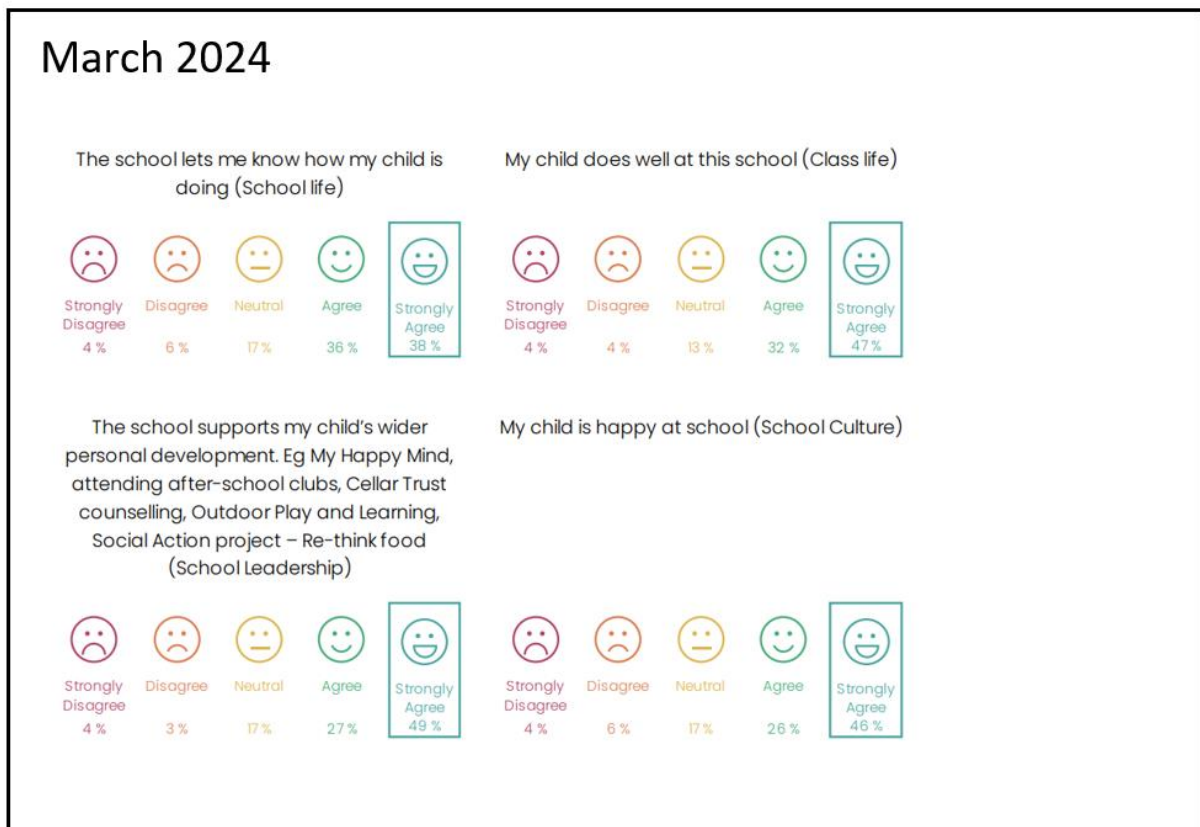

Low Ash Primary School, Wrose Road, Wrose, Shipley BD18 1AA
Tel: 01274 582927 Email: office@lowash.bradford.sch.uk

Parent and carer questionnaire

Thank you to those who filled out the parent and carer questionnaire. The results are below. The school’s leadership team will take some time to discuss the individual comments some of you made and will respond to these in a future update. The comments in particular are very useful in helping us strive to improve.

Charging for Children!

The charging for children fundraiser has now reached over £1200. Our target of £2000 is getting closer! Thank you to everyone who has donated so far. If you would still like to donate, the link is below. The team is running the Leeds half marathon on Sunday 12th May in order to raise funds for school which will further support the enrichment activities we offer.

Crowdfunding to offer the pupils at Low Ash a wealth of enrichment opportunities so that they can be the 'best that they can be'. on JustGiving

Once again, thank you for all of your support this half term. We hope you all have a lovely Easter break and we look forward to seeing you for the summer term on Monday 8th April.

Yours sincerely,
Beth Medhurst and Fiona Meer
Co-Headteachers

Co-Headteachers
Mrs B. Medhurst & Mrs F. Meer

Our school is committed to safeguarding and promoting the wellbeing of all children and expects staff and volunteers to share this commitment.